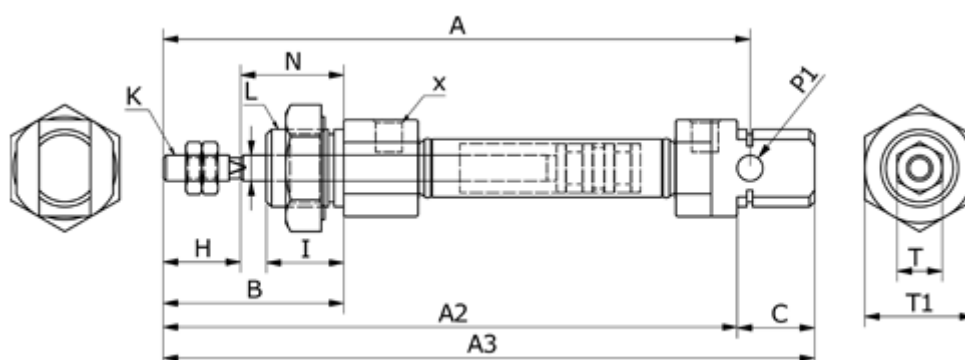

Data Sheet

Article number: 58MI20S0025CAG

Description: Cylinder MI-20x25-S-CA-G, Ø20x25
Double acting type - port 1/8"

Measures

A	= 115	K	= M8x1,25	V = 8
A2	= 62	L	= M22x1,5	X = 1/8"
A3	= 126	N	= 24	
B	= 44	O	= 11	
Bore diameter	= 20	P1	= 8	
C	= 20	Stroke	= 25	
HS	= 20	T	= 12	
I	= 20	T1	= 29	